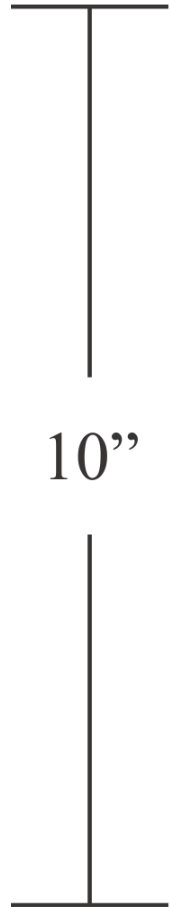

DIYAWARDS

DECORATING TEMPLATE

ORDER ID

Item ID

Item Name

Page x/n

#300-3

TW20100

Crystal Tower Series
Cylinder Tower 10"

1 / 1

Copyrights © DIY Awards. All rights reserved.

10"

Tilted View

Front View

1. Award inscriptions are deep-etched on the top and front of the crystal tower
2. Accent with "Primary Red, Metallic Gold & Mars Black" color fills as shown